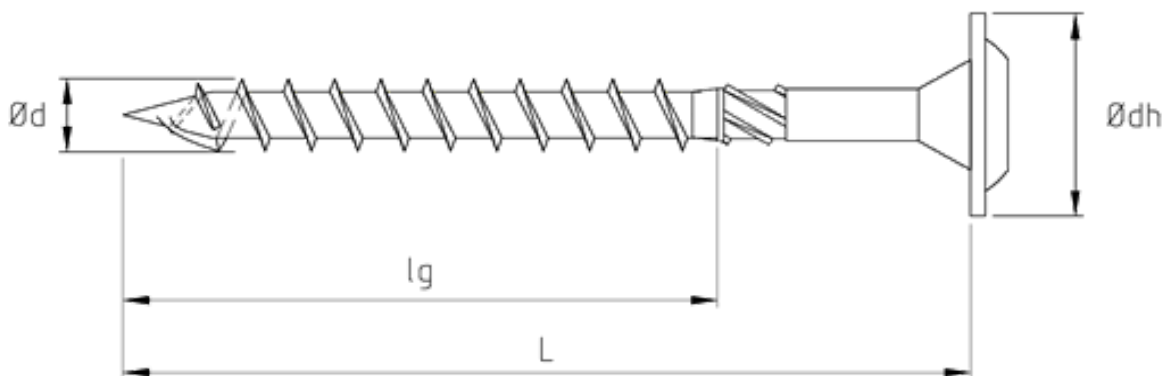

Falls Sie mit der Anwendung des vorliegenden Produktes, insbesondere mit dessen bestimmungsgemäßen Gebrauch nicht vertraut sind, so setzen Sie sich unbedingt mit unserer Abteilung Anwendungstechnik in Verbindung (technik@eurotec.team).