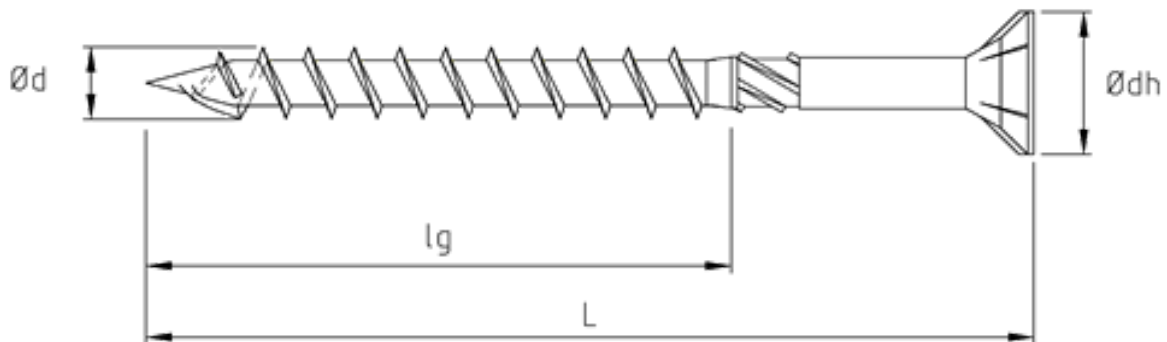

PRODUKTDATENBLATT

PANELTWISTEC AG

ZEICHNUNGEN

- Paneltwistec AG Senkkopf, Stahl blau verzinkt

- Paneltwistec AG Tellerkopf, Stahl blau verzinkt